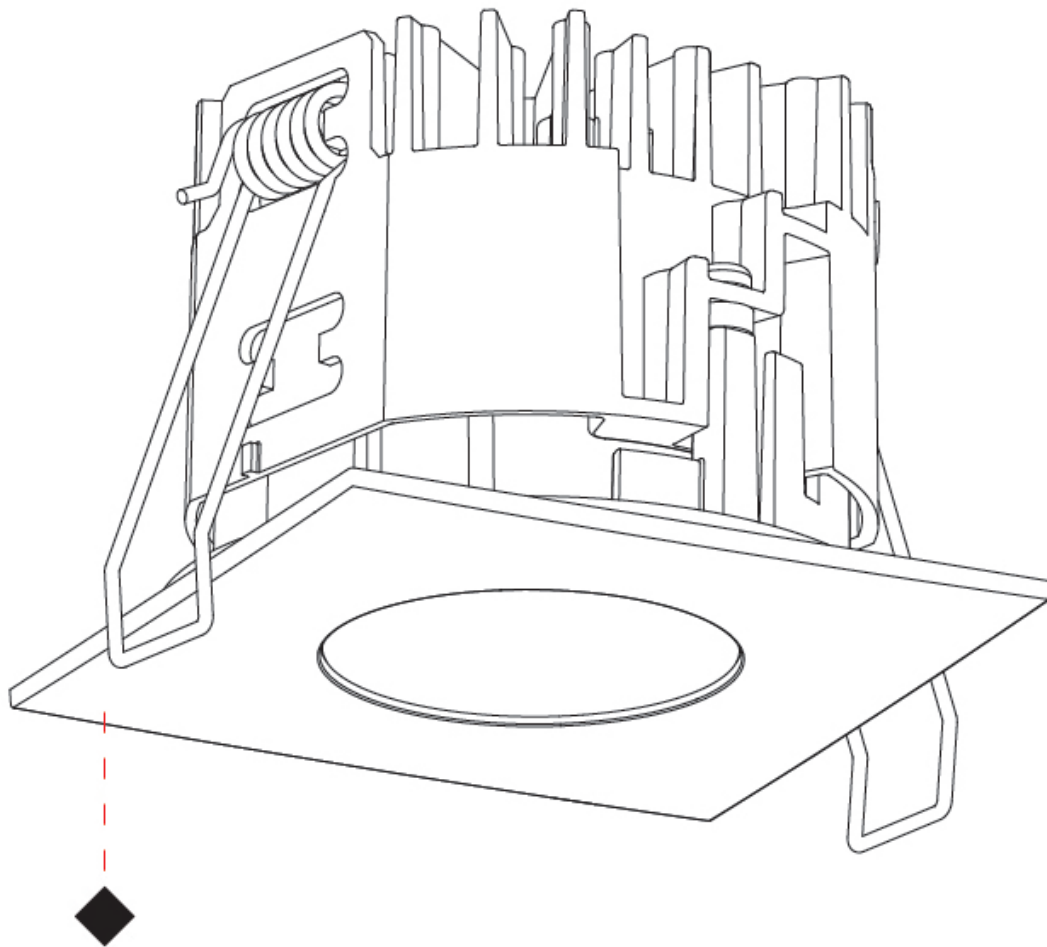

OIKO PRO SQUARE FIXED RECESSED

A35962-

PROJECT	_____
TYPE	_____
SPECIFIER	_____
QUANTITY	_____
DATE	_____

A