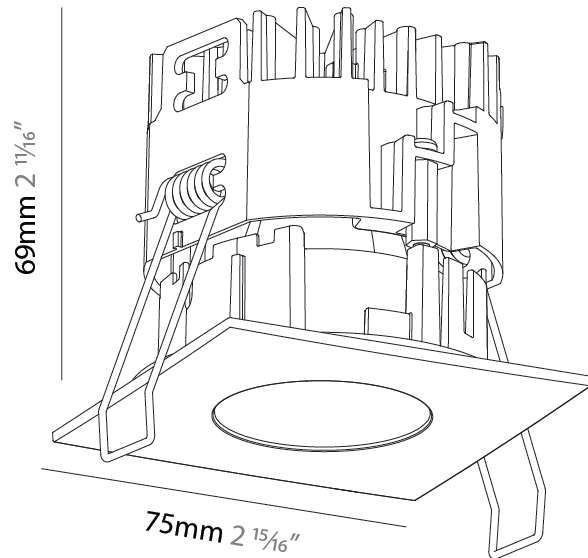

PHYSICAL

Aperture Sizes - Downlights: 1"
Shape: Square
Length (mm): 75
Length (in): 2 ¹⁵/₁₆"
Width (mm): 75
Width (in): 2 ¹⁵/₁₆"
Height (mm): 65
Height (in): 2 ⁹/₁₆"
Ceiling Thickness (mm): 1 - 25
Ceiling Thickness (in): 1/16 - 1 3/16
Min. Recessing Depth (mm): 70
Min. Recessing Depth (in): 2 ³/₄"
Weight (kg): 0.19
Diffuser: Lens Pack - No Lens / Opal / Linear Spread Lens / Honeycomb / Spread Lens
Fixture Finish: SSR / BKV / CWI / CRY / HAB / UFT / ITA / RUA / FTG / MYG / LOD / PUS / FRO / FUP / KIA / POP / BLS / SPG / MEY / GOH / CHC / COM / ABZ / JAG / OBR / MOS / ROR
Fixture Material: Aluminum Die Cast
Cut-out Measurements: D. 68mm / 2 11/16"

ELECTRICAL

Lamp Type: LED (Zhaga Standard)
Input Wattage (W): 15
Total Output Wattage (W): 12.7
Dimming: Tri-Mode (Non-Dimming and Phase Dimming (120Vac only) and 0-10V Dimming)
Driver Included: No
Driver Location: Remote
Driver Type: Constant Current - 120/277
Driver Class: Class 2
Input Voltage (V): 120 - 277
Constant Current (MA): 700

LED

Number of LEDs: 1
Color Temperature (°K): 2700-6500 Tunable White
Max. Delivered Lumen (lm): 960 - 1129
Nominal Lumen (lm): 1242 - 1460
CRI: >90 CRI
Lamp Life (hrs): 50000

OPTICAL

Beam Angle: 36

RATINGS AND CERTIFICATIONS

Certified By: Certified for North American Standards
IP rating: IP20