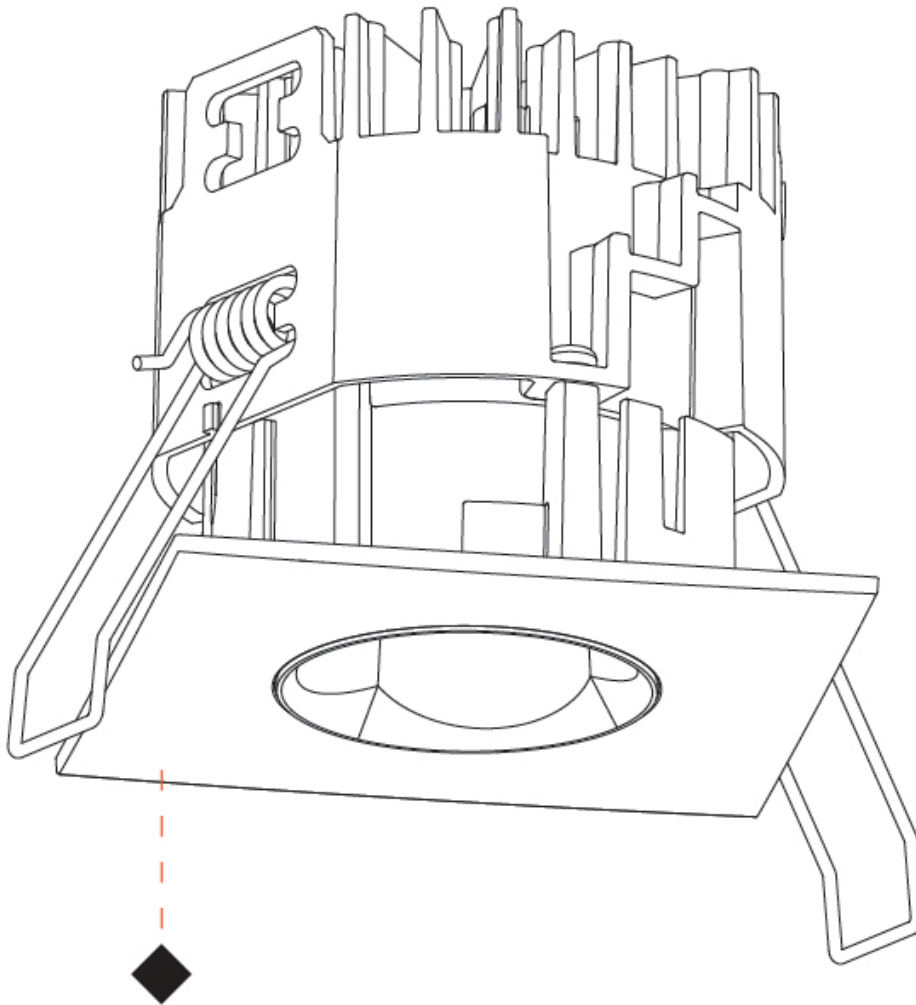

OIKO PRO SQUARE FIXED RECESSED

A35955-

PROJECT _____

TYPE _____

SPECIFIER _____

QUANTITY _____

DATE _____

A