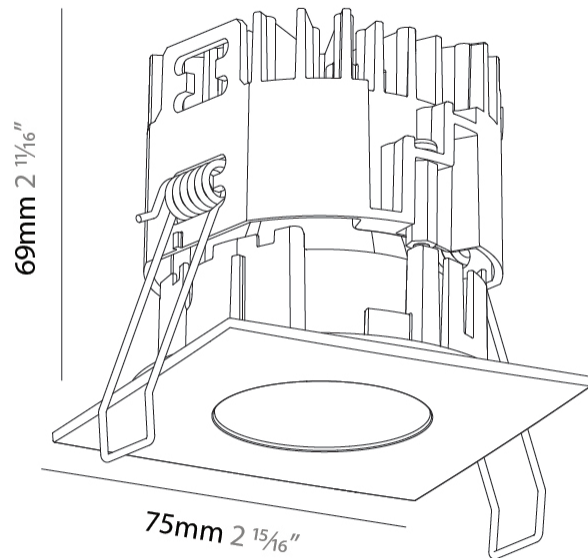

PHYSICAL

Aperture Sizes - Downlights: 1"
Shape: Square
Length (mm): 75
Length (in): 2 ¹⁵/₁₆
Width (mm): 75
Width (in): 2 ¹⁵/₁₆
Height (mm): 69
Height (in): 2 ⁷/₁₆
Ceiling Thickness (mm): 1 - 25
Ceiling Thickness (in): 1/16 - 1 3/16
Min. Recessing Depth (mm): 70
Min. Recessing Depth (in): 2 ³/₄
Weight (kg): 0.209
Diffuser: Lens Pack - No Lens / Opal / Linear Spread Lens / Honeycomb / Spread Lens

Fixture Finish: SSR / BKV / CWI / CRY / HAB / UFT / ITA / RUA / FTG / MYG / LOD / PUS / FRO / FUP / KIA / POP / BLS / SPG / MEY / GOH / CHC / COM / ABZ / JAG / OBR / MOS / ROR

Fixture Material: Aluminum Die Cast
Cut-out Measurements: D. 68mm / 2 11/16"

ELECTRICAL

Lamp Type: LED (Zhaga Standard)
Input Wattage (W): 15
Total Output Wattage (W): 14.6
Dimming: Tri-Mode (Non-Dimming and Phase Dimming (120Vac only) and 0-10V Dimming)
Driver Included: Yes
Driver Location: Remote
Driver Type: Constant Current - Universal
Driver Class: Class 2
Input Voltage (V): 120 - 277
Constant Current (MA): 350

LED

Number of LEDs: 1
Color Temperature (°K): 2700 / 3000 / 3500 / 4000
Max. Delivered Lumen (lm): 1326 / 1332 / 1395 / 1408
CRI: >90 CRI
Lamp Life (hrs): 50000

OPTICAL

Reflector°: 36

RATINGS AND CERTIFICATIONS

Certified By: Certified for North American Standards
IP rating: IP54