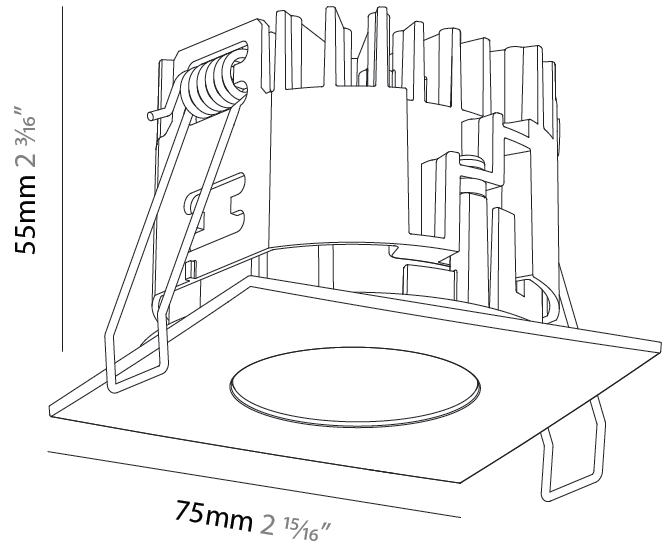

PHYSICAL

Aperture Sizes - Downlights: 1"
Shape: Square
Length (mm): 75
Length (in): 2 ¹⁵/₁₆"
Width (mm): 75
Width (in): 2 ¹⁵/₁₆"
Height (mm): 55
Height (in): 2 ¹/₆"
Ceiling Thickness (mm): 1 - 25
Ceiling Thickness (in): 1/16 - 1 3/16
Min. Recessing Depth (mm): 70
Min. Recessing Depth (in): 2 ³/₄"
Weight (kg): 0.209
Diffuser: Lens Pack - No Lens / Opal / Linear Spread Lens / Honeycomb / Spread Lens
Fixture Finish: SSR / BKV / CWI / CRY / HAB / UFT / ITA / RUA / FTG / MYG / LOD / PUS / FRO / FUP / KIA / POP / BLS / SPG / MEY / GOH / CHC / COM / ABZ / JAG / OBR / MOS / ROR
Fixture Material: Aluminum Die Cast
Cut-out Measurements: D. 68mm / 2 11/16"

ELECTRICAL

Lamp Type: LED (Zhaga Standard)
Input Wattage (W): 15
Total Output Wattage (W): 14.6
Dimming: Tri-Mode (Non-Dimming and Phase Dimming (120Vac only) and 0-10V Dimming)
Driver Included: Yes
Driver Location: Remote
Driver Type: Constant Current - Universal
Driver Class: Class 2
Input Voltage (V): 120 - 277
Constant Current (MA): 350

LED

Number of LEDs: 1
Color Temperature (°K): 2700 / 3000 / 3500 / 4000
Max. Delivered Lumen (lm): 1385 / 1392 / 1457 / 1471
CRI: >90 CRI
Lamp Life (hrs): 50000

OPTICAL

Reflector°: 50

RATINGS AND CERTIFICATIONS

Certified By: Certified for North American Standards
IP rating: IP54